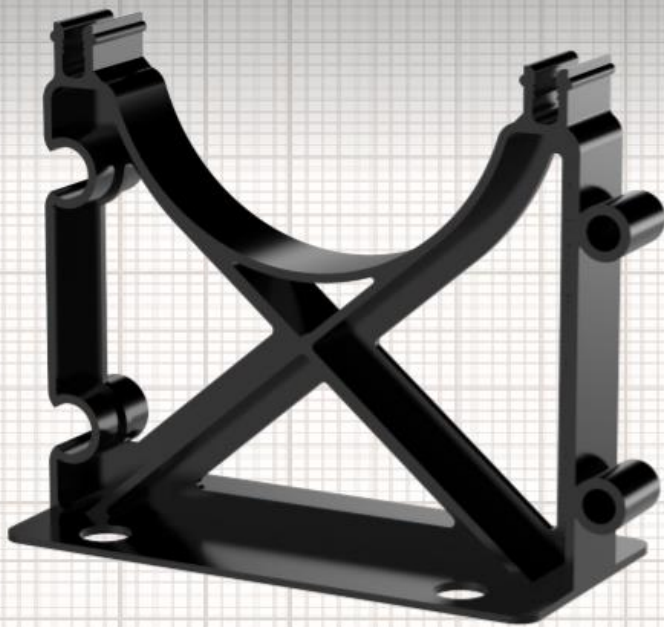

KEY FEATURES

- Bases and intermediates are available in eighteen (18) sizes
- Vertical and horizontal interlocking for fast secure field assembly
- Constructed of high impact polymers
- No banding required
- Used in both encased burial and direct burial installations
- Pre-assembly available

Base Duct Spacer

Intermediate Duct Spacer

The best in durability for underground conduit support

Cal Am Manufacturing® Duct Spacers have been the choice for contractors for decades. Utilizing a proven two-piece design specifically engineered to support duct arrays within trenching prior to encasement. These sturdy, versatile spacers will not shift under the weight of your workmen and stay firmly in place during fill.

Available in eighteen (18) sizes, Cal Am Duct Spacers accommodate ducts ranging in size from 2" (50mm) to 8" (200mm) while providing duct separation of 1.50" (40mm) to 3" (80mm).

Molded from the finest grades of high impact polymers using state-of-the-art manufacturing techniques, these products are highly resistant to extreme temperature fluctuations and U.V. light, are virtually indestructible, and offer the consistent lot-to-lot conformity that is a must when accurate duct separation is required.

CLIP SPACERS

For organizing HDPE or PVC conduit

Easy, snap in conduit clip spacers for use in exposed and underground conduit projects

Ideal for organizing HDPE or PVC conduit prior to entrenchment. Easily snap conduit firmly into place, whether directly off the reel or to fixed length conduit, prior to entrenchment.