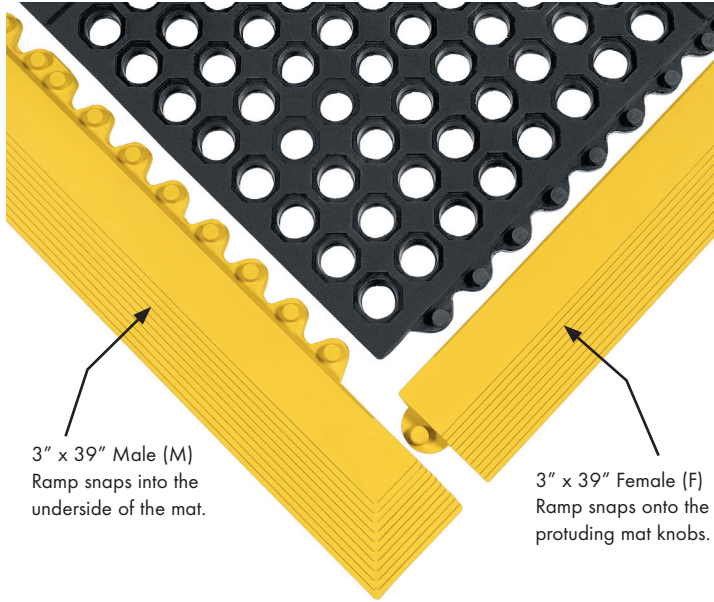

## Comfortable, Modular, Simple to use.

- **24/Seven®** modular anti-fatigue mats work 24/7 to keep employees comfortable.
- Perfect for single workstations, the **3' x 3'** mats also **interlock** on all four sides to cover large areas.
- Their substantial design (5/8" thick) is great for facilities with multiple shifts.
- Optional Yellow and Black borders provide safe access.

3" x 39" Male (M)  
Ramp snaps into the underside of the mat.

3" x 39" Female (F)  
Ramp snaps onto the protruding mat knobs.

**Reasons to choose 24/Seven®**

- Modular Design
- Quick installation and replacement
- Comfort
- 3 Formulations
- Can Customize on Site

### What Is Your Application? Choose From 3 Formulations

- All-Purpose Rubber**- Natural rubber formulation designed for general application, such as areas with water or debris
- CFR Rubber**- Designed for areas with Mineral Oil based cutting fluids and solvents
- NBR 100% Nitrile**- Designed for areas with petrochemicals such as Hydrocarbons, Naphthenes, Paraffins and Petroleum distillates

Stock Number	Description	Net
	3' x 3' All Purpose Open Mat	
	3' x 3' CFR Open Mat	
	3' x 3' Nitrile Open Mat	

Stock Number	Edging	Black	Yellow
	3" x 39" All Purpose Female		
	3" x 39" All Purpose Male		
	3" x 39" CFR Female		
	3" x 39" CFR Male		
	3" x 39" Nitrile Female		
	3" x 39" Nitrile Male		